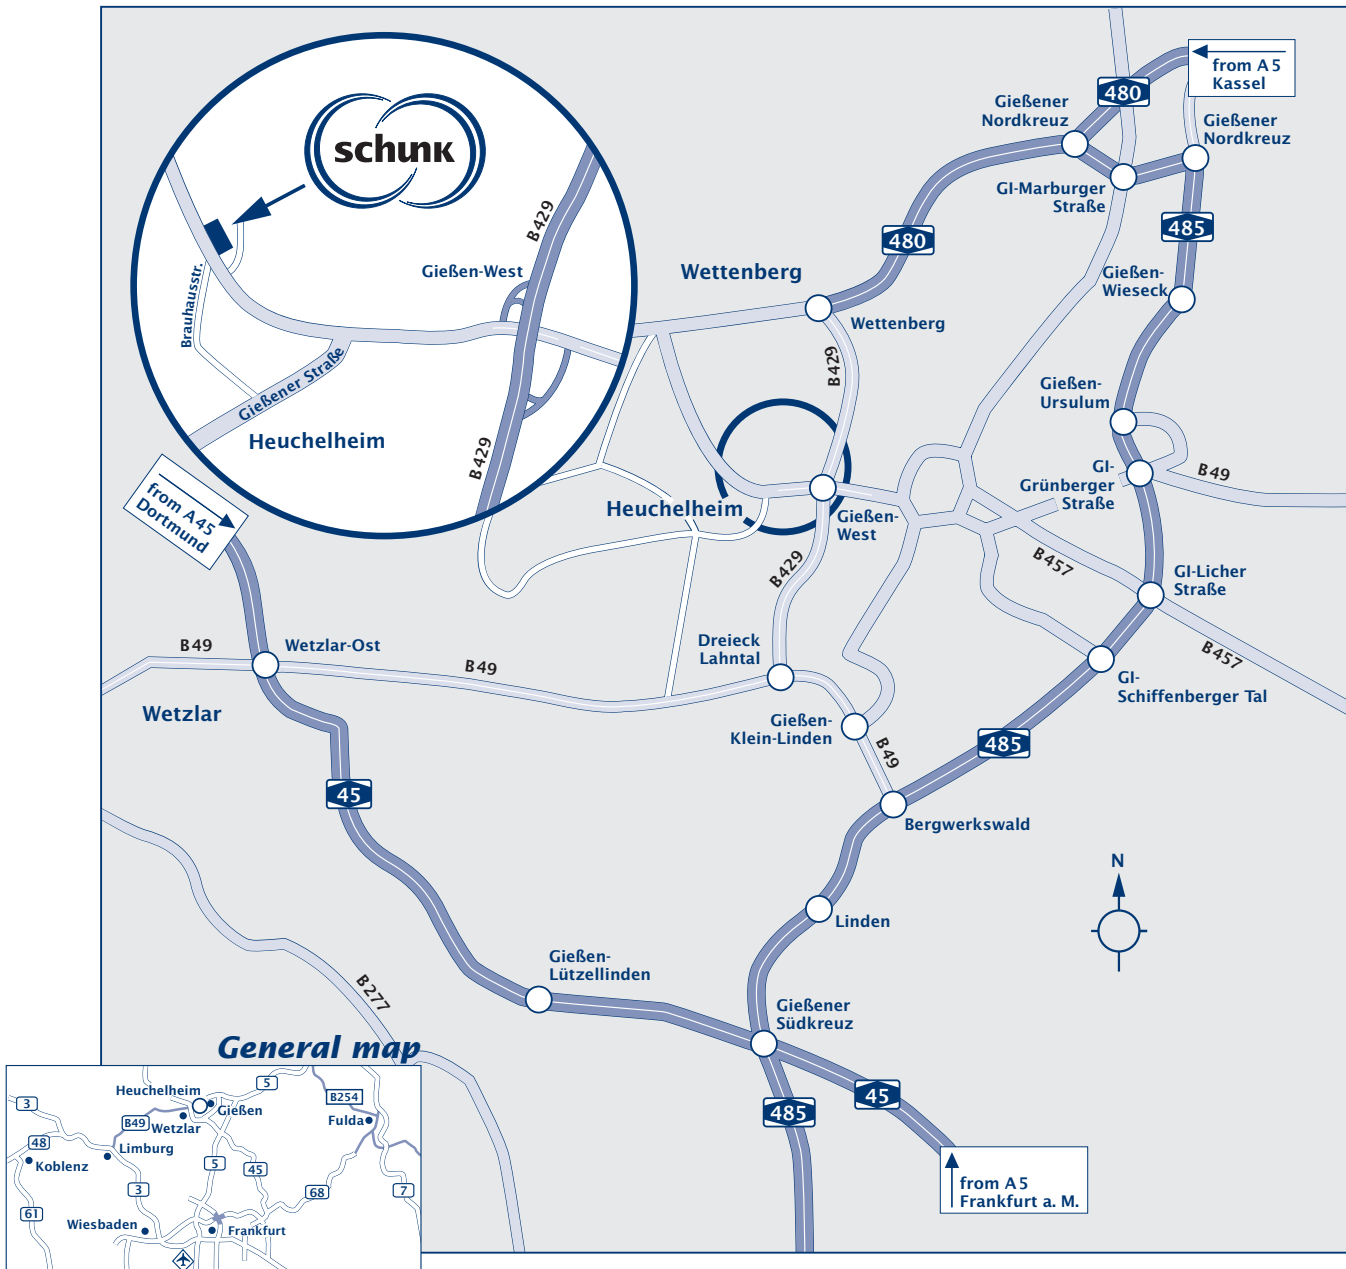

Location plan Schunk Group

From the A5 Kassel

- Follow the A5 until the “Reiskirchener Dreieck” junction.
- Turn onto the A480 towards Gießen/Wetzlar.
- Leave the motorway at the “Wettenberg” exit and join the B429 towards Heuchelheim.
- *) Follow the B429 until “Gießen-West” exit.
- Follow the sign to Heuchelheim.
- Follow the road “Rodheimer Straße” until you see the Schunk-Tower on the right.

From the A45 Dortmund

- Turn onto the B49 towards Gießen at the “Wetzlar-Ost” junction.
- At the “Dreieck Lahntal” junction turn onto the B429.
- Continue as described under “From the A5 Kassel” from *).

From the A5 Frankfurt/Airport

- Leave the airport on the A5 towards Kassel.
- Turn onto the A45 towards Dortmund at the “Gambacher Kreuz” junction.
- Follow the A45 towards “Gießener Südkreuz” junction and turn onto the A485 towards Gießen.
- At the “Bergwerkswald” exit turn onto the B49 towards Wetzlar.
- At the “Dreieck Lahntal” junction turn onto the B429 towards Gießen.
- Continue as described under “From the A5 Kassel” from *).